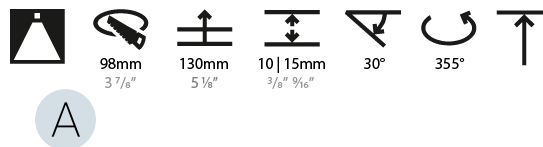

PHYSICAL

Shape: Round
Diameter (mm): 107
Diameter (in): 4 3/16
Height (mm): 112
Height (in): 4 7/16
Ceiling Thickness (mm): 10 / 12.5 / 15
Ceiling Thickness (in): 3/8 or 1/2 or 9/16
Min. Recessing Depth (mm): 130
Min. Recessing Depth (in): 5 1/8
Light Distribution: Adjustable / Downlight
Weight (kg): 0.484
Weight (lbs): 1.07
Fixture Finish: SSR / BKV / CWI / CRY / HAB / UFT / ITA / RUA / FTG / MYG / LOD / PUS / FRO / FUP / KIA / POP / BLS / SPG / MEY / GOH / GUM / CHC / COM / ABZ / JAG / OBR / MOS / ROR
Fixture Material: Aluminum Die Cast
Cut-out Measurements: 98mm / 3 7/8"

ELECTRICAL

Lamp Type: LED (Zhaga Standard)
Input Wattage (W): 16.5
Total Output Wattage (W): 14
Dimming: Tri-Mode (Non-Dimming and Phase Dimming (120Vac only) and 0-10V Dimming)
Driver Included: No
Driver Location: Recessed Housing
Driver Type: Constant Current - Universal
Driver Class: Class 2
Housing: See components
Input Voltage (V): 120 - 277
Constant Current (MA): 500

LED

Number of LEDs: 1
Color Temperature (°K): 2700 / 3000 / 3500 / 4000
Max. Delivered Lumen (lm): 1140 / 1180 / 1245 / 1270
Nominal Lumen (lm): 1386 / 1438 / 1511 / 1542
CRI: >90 CRI
Lamp Life (hrs): 50000

OPTICAL

Reflector: 14 / 18 / 42
Adjustability: Rotational 355°, Tilt 30°

RATINGS AND CERTIFICATIONS

Certified By: Certified for North American Standards
IP rating: IP54