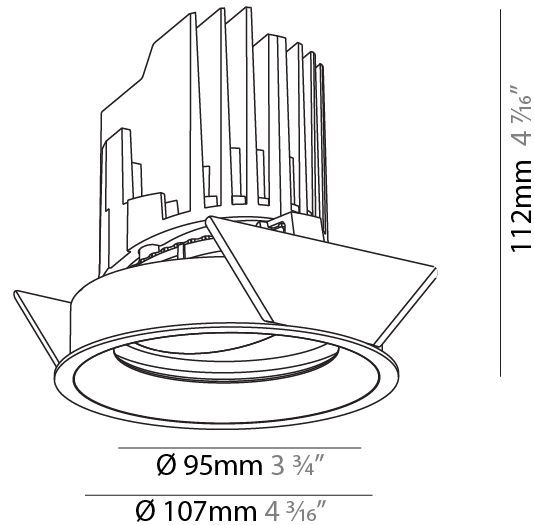

GENERAL

Series: Bioniq
Subseries: Bioniq Round Adjustable
Brand: Prolicht
Division: Architectural
Mounting Type: Recessed
Mounting Location: Ceiling
Subcategory: Downlight

PHYSICAL

Shape: Round
Diameter (mm): 107
Diameter (in): 4 3/16
Height (mm): 112
Height (in): 4 7/16
Ceiling Thickness (mm): 10 / 12.5 / 15
Ceiling Thickness (in): 3/8 or 1/2 or 9/16
Min. Recessing Depth (mm): 130
Min. Recessing Depth (in): 5 1/8
Light Distribution: Adjustable / Downlight
Weight (kg): 0.484
Weight (lbs): 1.07
Fixture Finish: SSR / BKV / CWI / CRY / HAB / UFT / ITA / RUA / FTG / MYG / LOD / PUS / FRO / FUP / KIA / POP / BLS / SPG / MEY / GOH / GUM / CHC / COM / ABZ / JAG / OBR / MOS / ROR
Fixture Material: Aluminum Die Cast
Cut-out Measurements: 98mm / 3 7/8"

OPTICAL

Reflector: 14 / 18 / 42
Adjustability: Rotational 355°, Tilt 30°

RATINGS AND CERTIFICATIONS

Certified By: Certified for North American Standards
IP rating: IP54

BIONIQ ROUND ADJUSTABLE RECESSED

A35239-