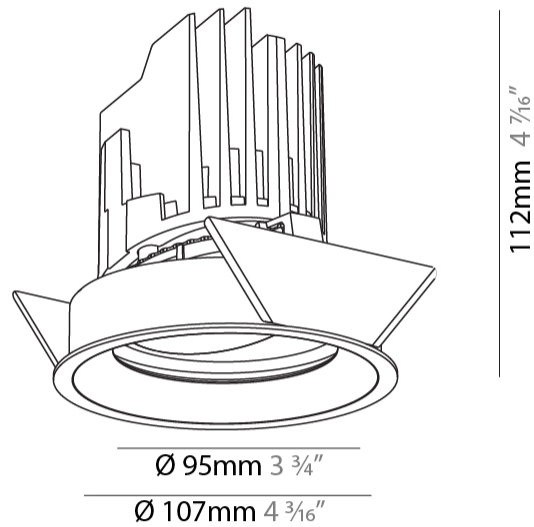

GENERAL

Series: Bioniq
 Subseries: Bioniq Round Adjustable
 Brand: Prolicht
 Division: Architectural
 Mounting Type: Recessed
 Mounting Location: Ceiling
 Subcategory: Downlight

PHYSICAL

Shape: Round
 Diameter (mm): 107
 Diameter (in): 4 3/16
 Height (mm): 112
 Height (in): 4 7/16
 Ceiling Thickness (mm): 10 / 12.5 / 15
 Ceiling Thickness (in): 3/8 or 1/2 or 9/16
 Min. Recessing Depth (mm): 130
 Min. Recessing Depth (in): 5 1/8
 Light Distribution: Adjustable / Downlight
 Weight (kg): 0.46
 Weight (lbs): 1.01
 Fixture Finish: SSR / BKV / CWI / CRY / HAB / UFT / ITA / RUA / FTG / MYG / LOD / PUS / FRO / FUP / KIA / POP / BLS / SPG / MEY / GOH / GUM / CHC / COM / ABZ / JAG / OBR / MOS / ROR
 Fixture Material: Aluminum Die Cast
 Cut-out Measurements: 98mm / 3 7/8"

OPTICAL

Reflector: 20 / 40 / 60
 Adjustability: Rotational 355°, Tilt 30°

RATINGS AND CERTIFICATIONS

Certified By: Certified for North American Standards
 IP rating: IP20

BIONIQ ROUND ADJUSTABLE RECESSED

A35227-